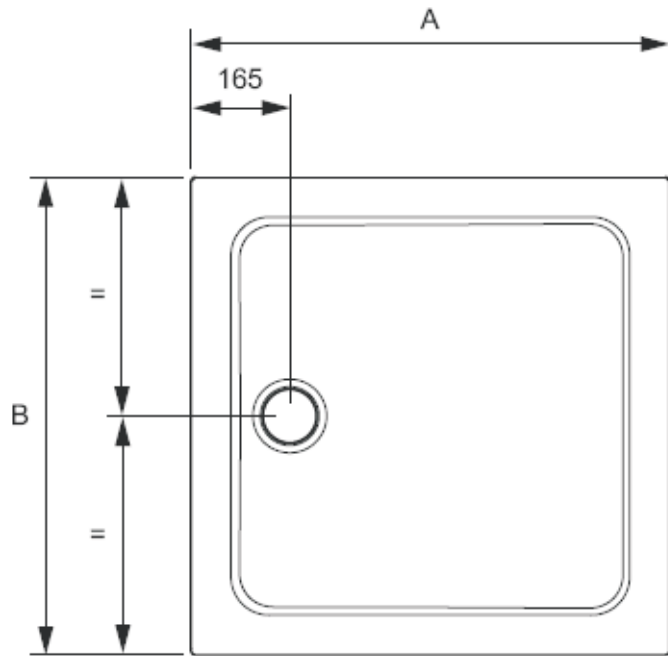

# Mira Flight Low Square

Dimensions:

Leg position for Riser Conversion Kit:

A	B
800	800
900	900