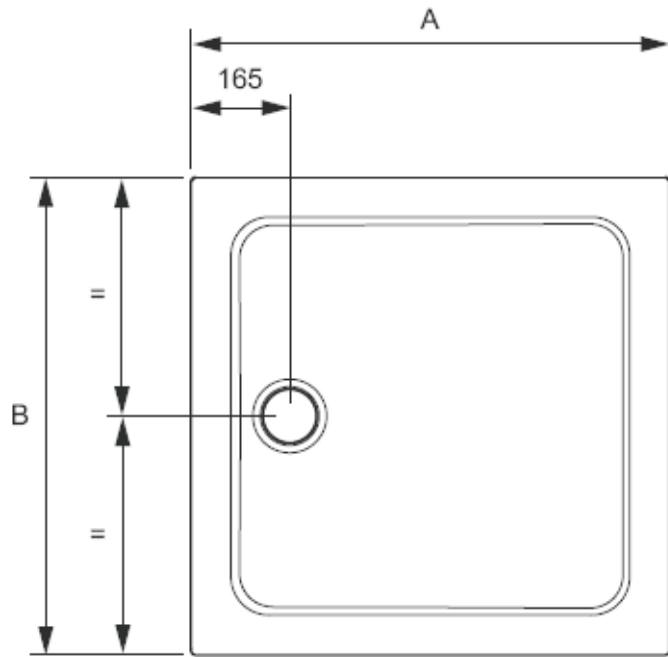

# Mira Flight Low Square

Dimensions:

Leg position for Riser Conversion Kit:

A	B
800	800
900	900